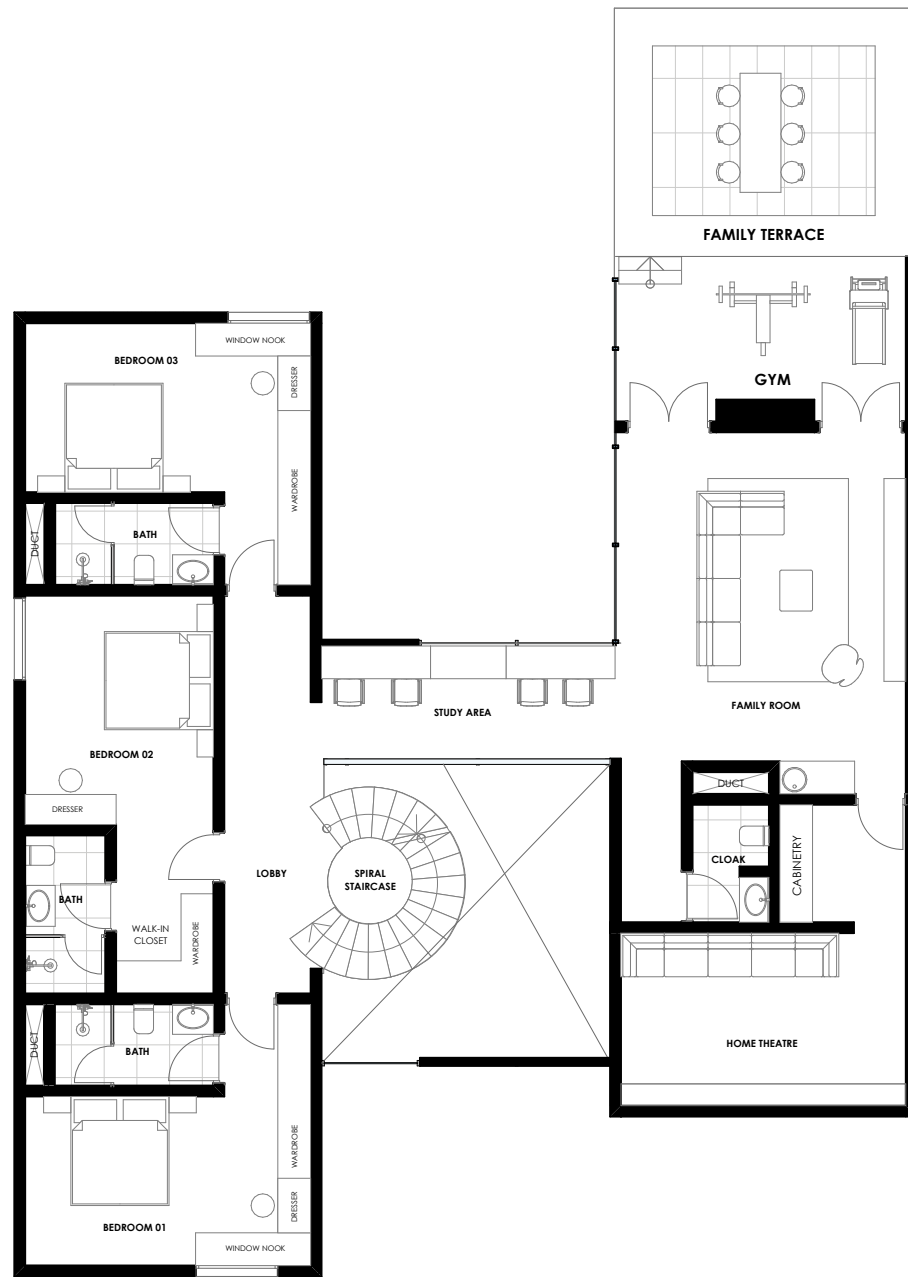

5 Bedroom Villa : 620 sqm

5 Ensuite Bedrooms

Triple Volume entrance foyer

Gym

4 Parking spaces

Study

Green Internal courtyard

Home theatre

THE LIVING ROOM

The heart of each residence unfolds into a well-lit, open living area seamlessly connected to a green courtyard, creating a harmonious blend of indoor and outdoor living.

THE KITCHEN

Culinary delights await in the skylit kitchen, with a communal breakfast table overlooking the dining area.

THE FAMILY ROOM

Enter the family entertainment suite, featuring an immersive theatre room adjacent to the lounge. The lounge is complemented by a terrace overlooking the lawn.

MASTER SUITE

Discover serene comfort in the spacious master suite. This private haven includes a lounge for relaxation, a generously appointed bath for pampering, and a bed-space with panoramic views of the surrounding treeline.

MASTER TERRACE

The master terrace invites you to wake up to the beauty of nature and relish private moments in its serene embrace.

GROUND FLOOR LAYOUT (With Annexe)

GROUND FLOOR LAYOUT

FIRST FLOOR LAYOUT

SECOND FLOOR LAYOUT