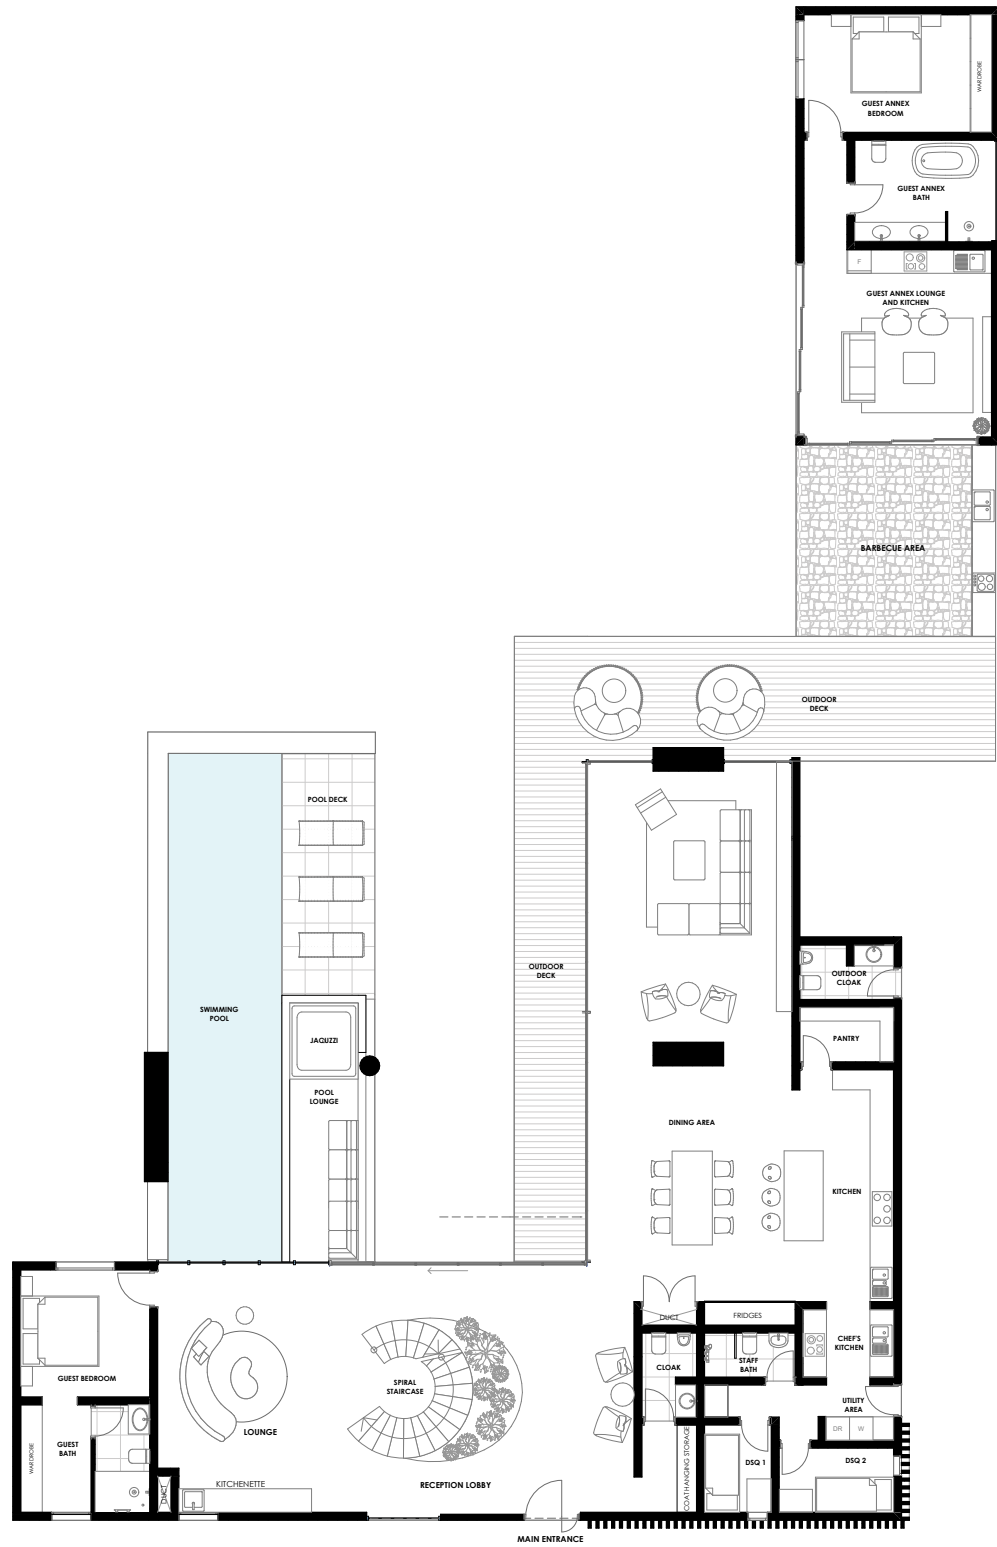

THE LIVING ROOM

The heart of each residence unfolds into a well-lit, open living area seamlessly connected to a green courtyard, creating a harmonious blend of indoor and outdoor living.

THE KITCHEN

Culinary delights await in the skylit kitchen, with a communal breakfast table overlooking the dining area.

THE FAMILY ROOM

Enter the family entertainment suite, featuring an immersive theatre room adjacent to the lounge. The lounge is complemented by a terrace overlooking the lawn.

MASTER SUITE

Discover serene comfort in the spacious master suite. This private haven includes a lounge for relaxation, a generously appointed bath for pampering, and a bed-space with panoramic views of the surrounding treeline.

MASTER TERRACE

The master terrace invites you to wake up to the beauty of nature and relish private moments in its serene embrace.

GROUND FLOOR LAYOUT (With Annexe)

GROUND FLOOR LAYOUT

FIRST FLOOR LAYOUT

SECOND FLOOR LAYOUT