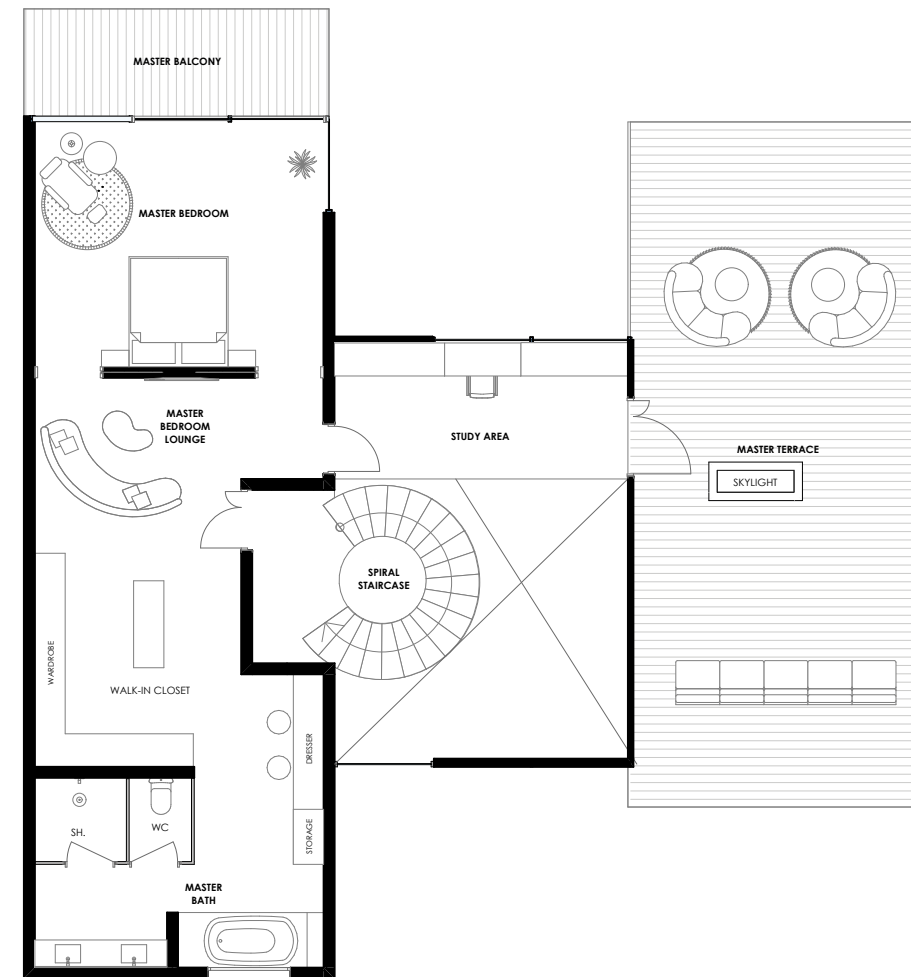

THE LIVING ROOM

The heart of each residence unfolds into a well-lit, open living area seamlessly connected to a green courtyard, creating a harmonious blend of indoor and outdoor living.

THE KITCHEN

Culinary delights await in the skylit kitchen, with a communal breakfast table overlooking the dining area.

THE FAMILY ROOM

Enter the family entertainment suite, featuring an immersive theatre room adjacent to the lounge. The lounge is complemented by a terrace overlooking the lawn.

MASTER SUITE

Discover serene comfort in the spacious master suite. This private haven includes a lounge for relaxation, a generously appointed bath for pampering, and a bed-space with panoramic views of the surrounding treeline.

MASTER TERRACE

The master terrace invites you to wake up to the beauty of nature and relish private moments in its serene embrace.

GROUND FLOOR LAYOUT (With Annexe)

GROUND FLOOR LAYOUT

FIRST FLOOR LAYOUT

SECOND FLOOR LAYOUT