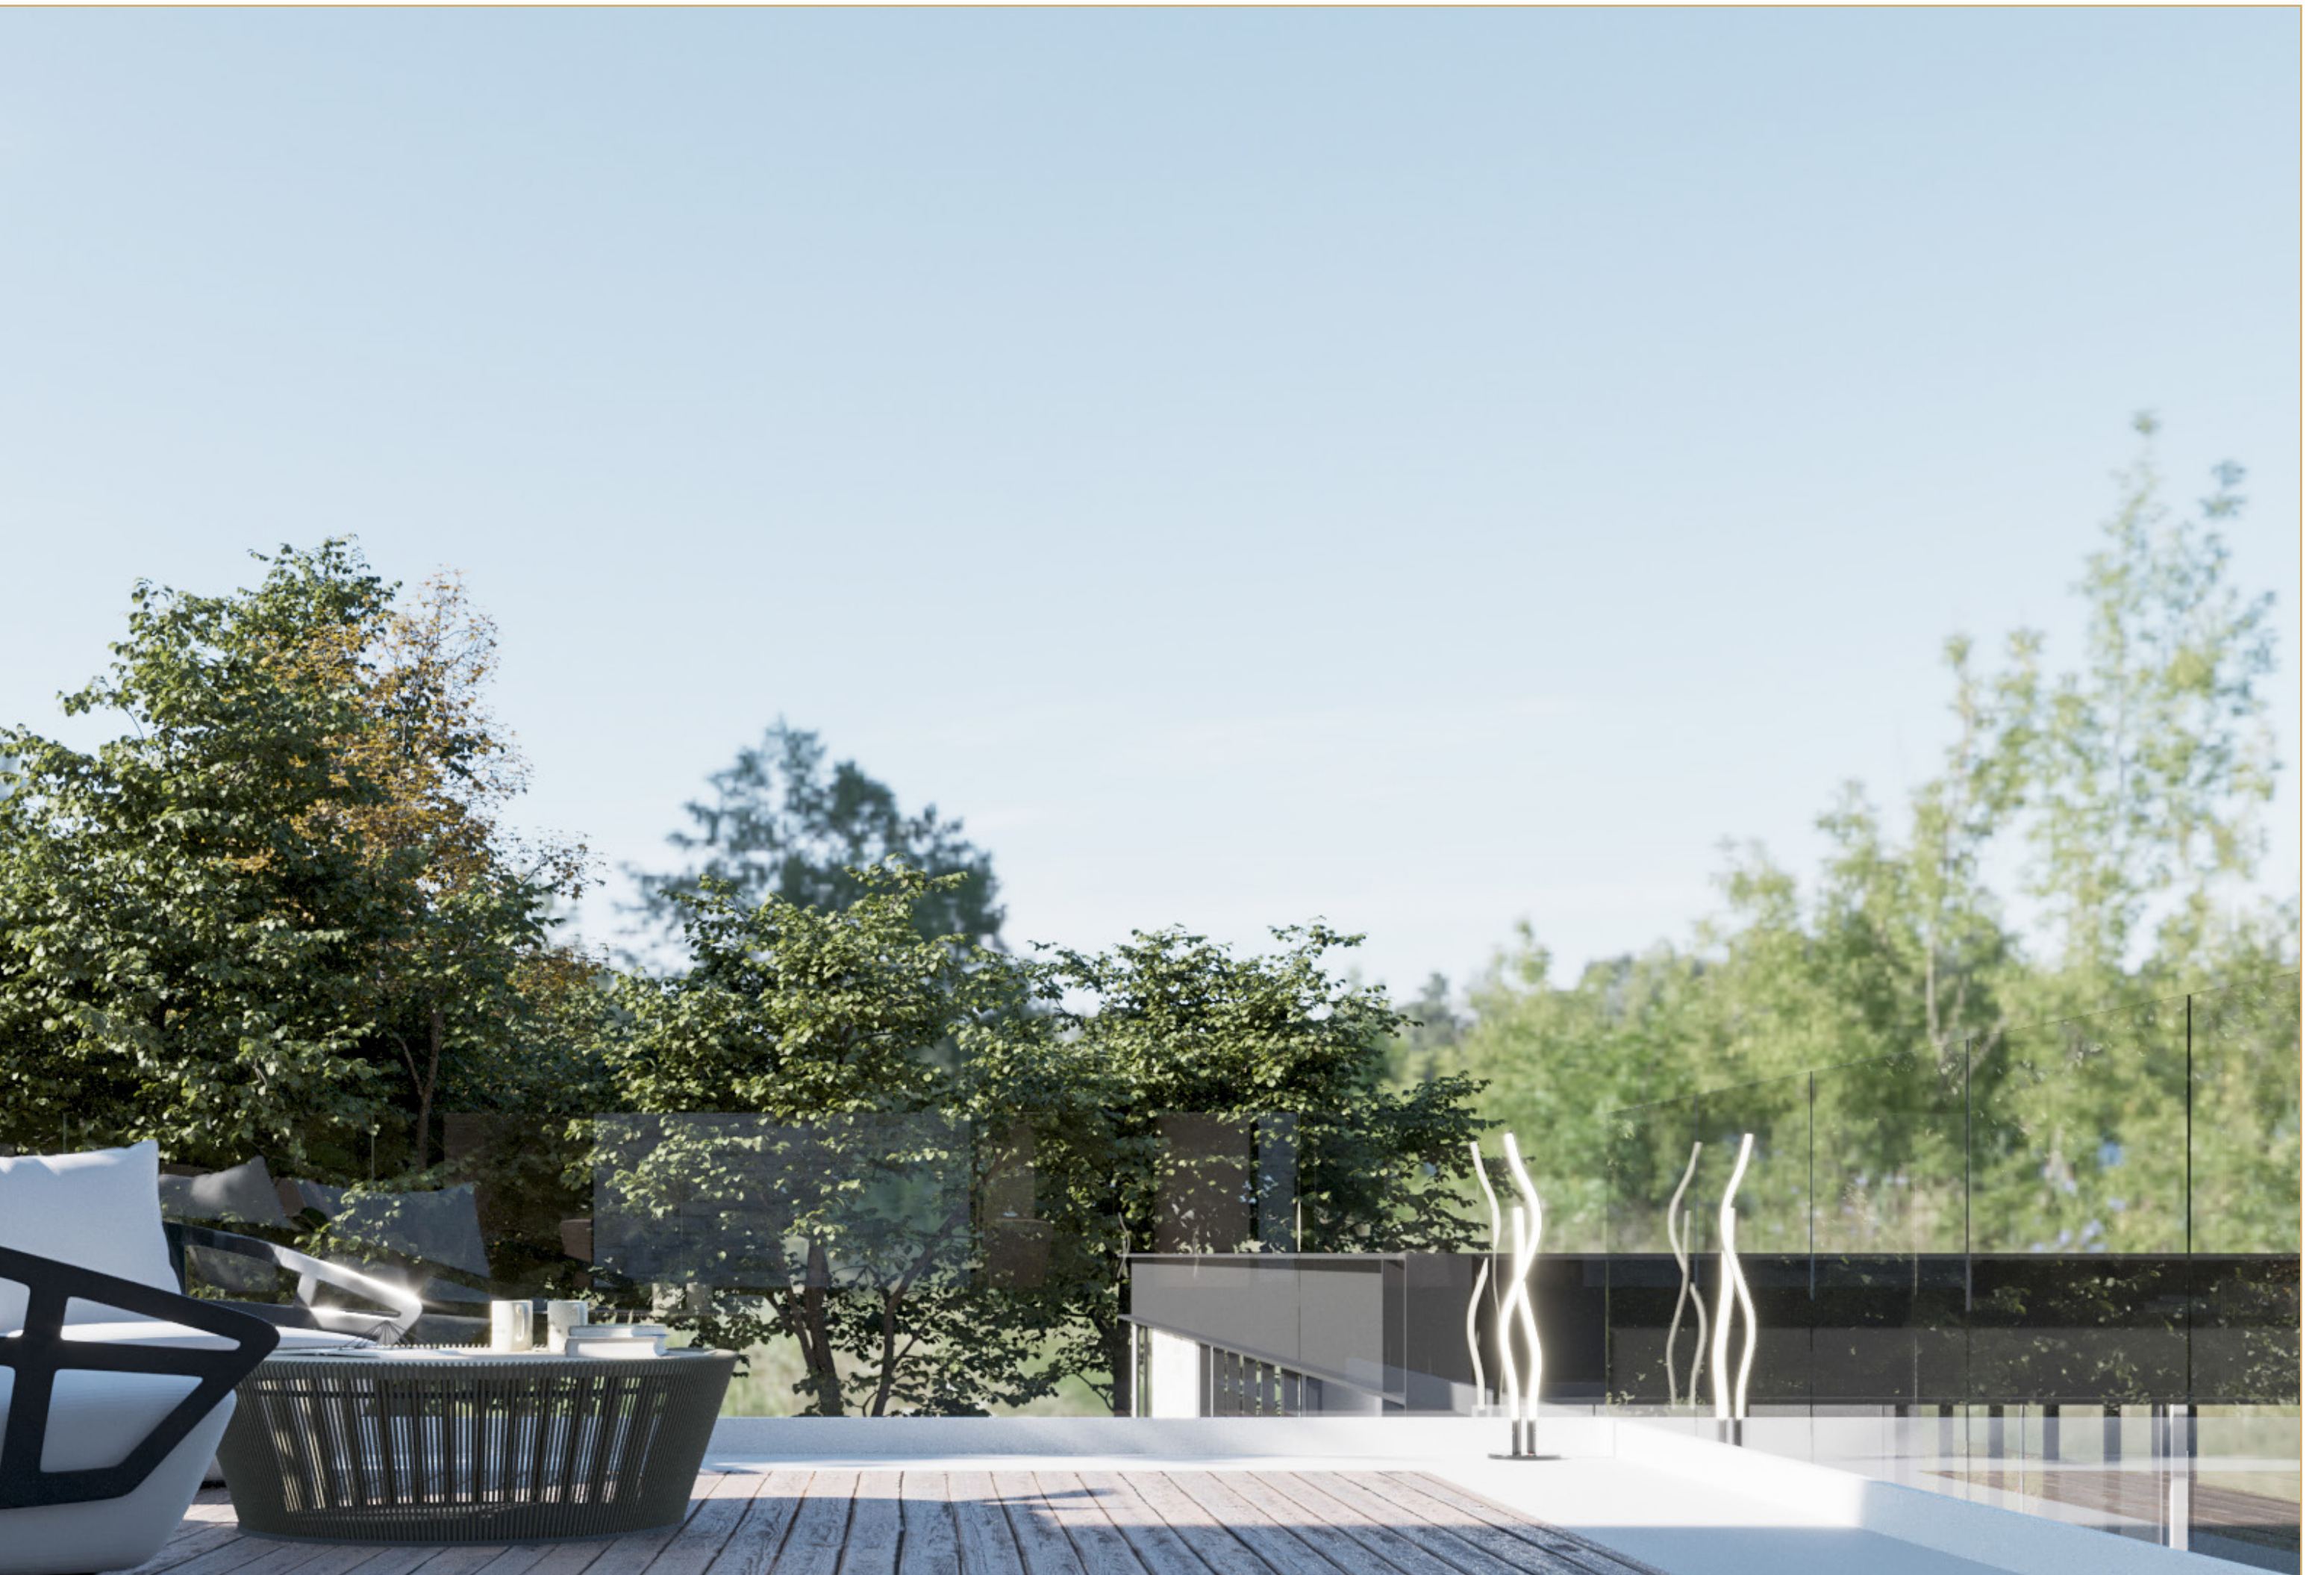

THE FAMILY ROOM

Enter the family entertainment suite, featuring an immersive theatre room adjacent to the lounge. The lounge is complemented by a terrace overlooking the lawn.

MASTER SUITE

Discover serene comfort in the spacious master suite. This private haven includes a lounge for relaxation, a generously appointed bath for pampering, and a bed-space with panoramic views of the surrounding treeline.

MASTER TERRACE

The master terrace invites you to wake up to the beauty of nature and relish private moments in its serene embrace.

GROUND FLOOR LAYOUT (With Annexe)

GROUND FLOOR LAYOUT

FIRST FLOOR LAYOUT

SECOND FLOOR LAYOUT